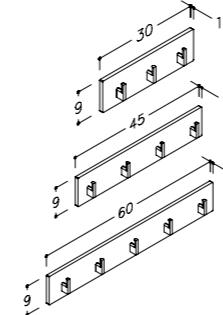

HPL HANGERS

MODEL	WIDTH	COLOUR	ART.NO.
	30 cm (3 hooks)	BLACK MOON GREY MOON SAND STONE WHITE MOON	AC1602-30/H11 AC1602-30/H12 AC1602-30/H15 AC1602-30/H16
	45 cm (4 hooks)	BLACK MOON GREY MOON SAND STONE WHITE MOON	AC1602-45/H11 AC1602-45/H12 AC1602-45/H15 AC1602-45/H16
	60 cm (5 hooks)	BLACK MOON GREY MOON SAND STONE WHITE MOON	AC1602-60/H11 AC1602-60/H12 AC1602-60/H15 AC1602-60/H16