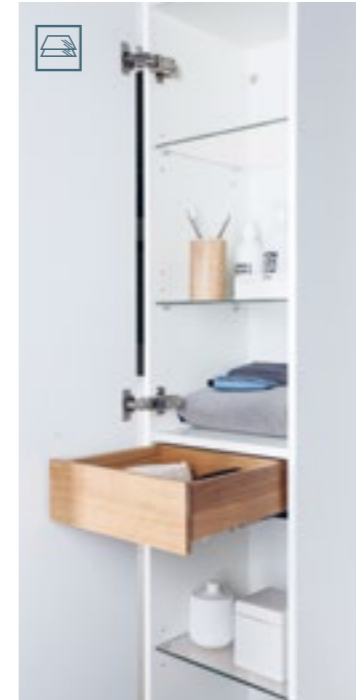

REVERSABLE

Mirrors can be hanged vertically or horizontally due to a specially developed hanging system. Follow this sign in the product list to see which models of mirrors can be reversed.

MOTION SENSOR

MORE POSSIBILITIES
of comfortable storage in the bathroom. Add a swivel tray or laundry basket to a tall unit for organised storage. For smart systems of accessories in tall units and side cabinets refer to p. 98.