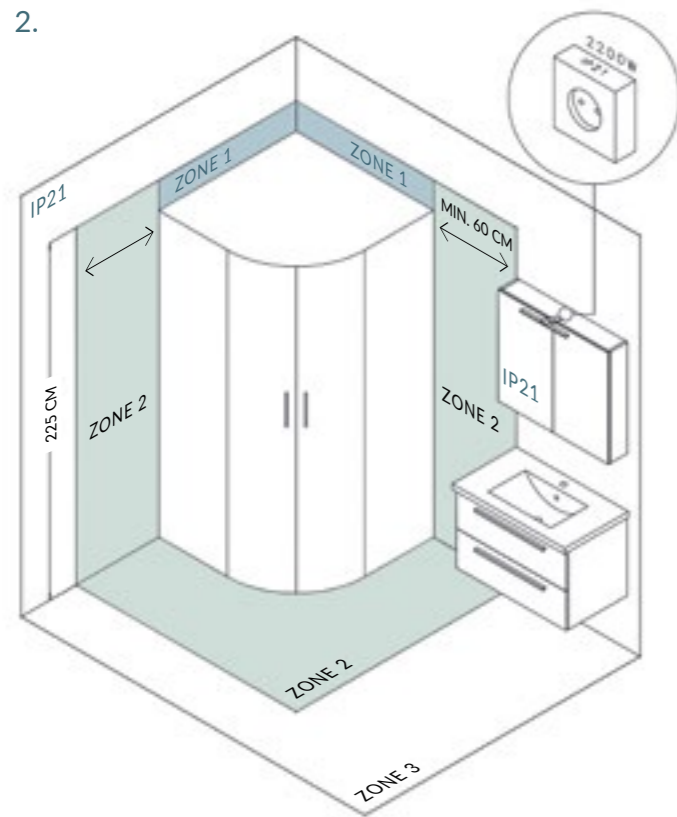

GUIDE TO IP ZONING IN BATHROOMS