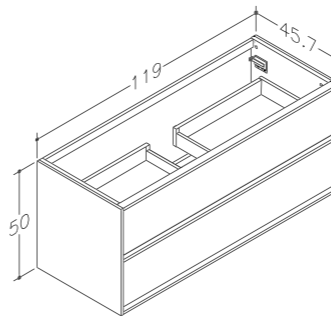

MODEL	WIDTH	COLOUR	ART.NO.
	59 cm	NATURAL OAK VENEER BROWN OAK VENEER	BU/6-3DR/N05-HM BU/6-3DR/N07-HM
		ACCESSORIES	ART.NO.
		LED lighting under basin with sensor system 9W LED illumination of drawers, IP44 Socket for drawer, IP44 Siphon Siphon Pop-pup Wooden dividers (full top drawer) Plexiglass boxes (full top drawer) Set of wooden drawer boxes	UWL/60 AC1312/60-HM AC1311 AC1411 AC1413 ACW11-3/N0x × 2 ACP11/60-3 ACW01-BL-BU/60-3 ACW01-GR-BU/60-3
	79 cm	NATURAL OAK VENEER BROWN OAK VENEER	BU/8-3DR/N05-HM BU/8-3DR/N07-HM
		ACCESSORIES	ART.NO.
		LED lighting under basin with sensor system 10W LED illumination of drawers, IP44 Socket for drawer, IP44 Siphon Siphon Pop-pup Wooden dividers (full top drawer) Plexiglass boxes (full top drawer) Set of wooden drawer boxes	UWL/80 AC1312/80-HM AC1311 AC1411 AC1413 ACW11-3/N0x × 2 ACP11/80-3 ACW01-BL-BU/80-3 ACW01-GR-BU/80-3
	99 cm	NATURAL OAK VENEER BROWN OAK VENEER	BU/10-3DR/N05-HM BU/10-3DR/N07-HM
		ACCESSORIES	ART.NO.
		LED lighting under basin with sensor system 11W LED illumination of drawers, IP44 Socket for drawer, IP44 Siphon Siphon Pop-pup Wooden dividers (full top drawer) Plexiglass boxes (full top drawer) Set of wooden drawer boxes	UWL/100 AC1312/100-HM AC1311 AC1411 AC1413 ACW11-3/N0x × 4 ACP11/100-3 ACW01-BL-BU/100-3 ACW01-GR-BU/100-3
	119 cm	NATURAL OAK VENEER BROWN OAK VENEER	BU/12-3DR/N05-HM BU/12-3DR/N07-HM
		ACCESSORIES	ART.NO.
		LED lighting under basin with sensor system 12W LED illumination of drawers, IP44 Socket for drawer, IP44 Siphon Siphon Pop-pup Wooden dividers (full top drawer) Plexiglass boxes (full top drawer) Set of wooden drawer boxes	UWL/120 AC1312/120-HM AC1311 AC1411 AC1413 ACW11-3/N0x × 4 ACP11/120-3 ACW01-BL-BU/120-3 ACW01-GR-BU/120-3
	119 cm	NATURAL OAK VENEER BROWN OAK VENEER	BUD/12-3DR/N05-HM BUD/12-3DR/N07-HM
		ACCESSORIES	ART.NO.
		LED lighting under basin with sensor system 12W LED illumination of drawers, IP44 Socket for drawer, IP44 Siphons Siphons Pop-pup Wooden dividers (full top drawer) Plexiglass boxes (full top drawer) Set of wooden drawer boxes	UWL/120 AC1312/120-HM AC1311 AC1411 × 2 AC1413 × 2 ACW11-3/N0x × 4 ACP11D/120-3 ACW01-BL-BUD/120-3 ACW01-GR-BUD/120-3
	118 cm	NATURAL OAK VENEER BROWN OAK VENEER	BUD/12-3DR-DB/N05-HM BUD/12-3DR-DB/N07-HM
		ACCESSORIES	ART.NO.
		LED lighting under basin with sensor system 9W LED illumination of drawers, IP44 Socket for drawer, IP44 Siphons Siphons Pop-pup Wooden dividers (full top drawer) Plexiglass boxes (full top drawer) Set of wooden drawer boxes	UWL/60 × 2 AC1312/60-HM × 2 AC1311 × 2 AC1411 × 2 AC1413 × 2 ACW11-3/N0x × 4 ACP11/60-3 × 2 ACW01-BL-BU/60-3 × 2 ACW01-GR-BU/60-3 × 2