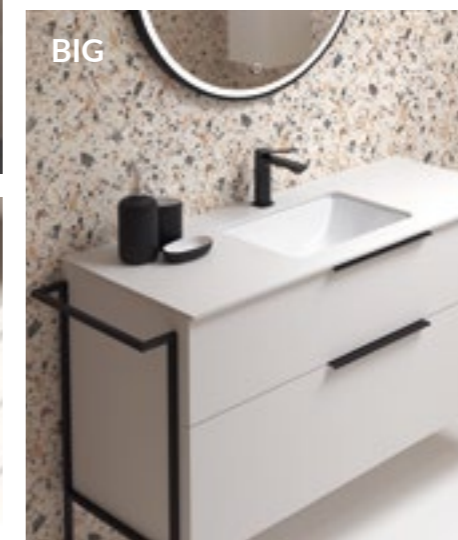

COLOUR GUIDE

RUSTIC

HOME

SOFT

AMBER

LOFT

BIG

D-LINE

CITY

TERRA

GAMA

DUET

MINI