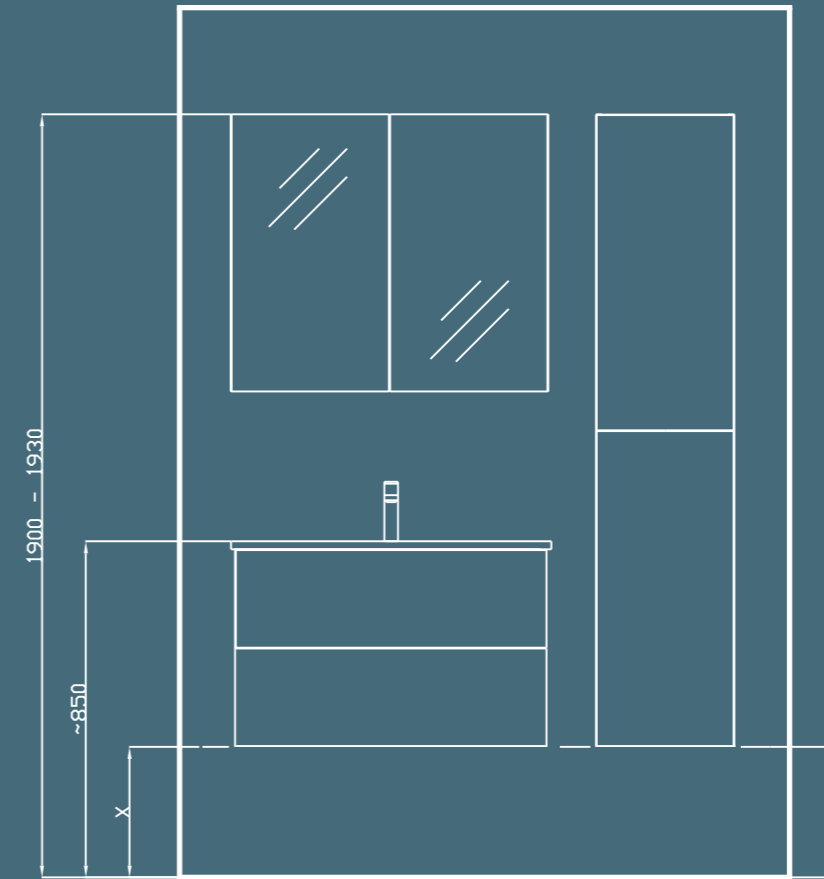

RECOMMENDED INSTALLATION HEIGHTS