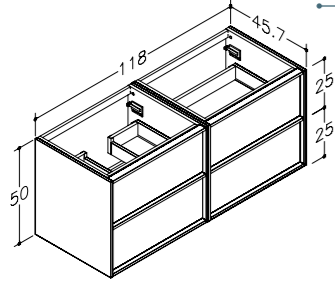

SET OF BASIN CABINETS

MODEL	WIDTH	COLOUR	ART.NO.
	118 cm	NATURAL OAK VENEER BROWN OAK VENEER	BUDC/12-3DR-DB/N05-HM BUDC/12-3DR-DB/N07-HM
+		ACCESSORIES	ART.NO.
		LED lighting under basin with sensor system 9W LED illumination of drawers, IP44 Socket for drawer, IP44 Siphon Siphons Pop-pup Wooden dividers (full top drawer) Plexiglass boxes (full top drawer) Plexiglass boxes (full top drawer) Set of wooden drawer boxes Set of wooden drawer boxes Set of wooden drawer boxes Set of wooden drawer boxes	UWL/60 × 2 AC1312/60-HM × 2 AC1311 × 2 AC1411 AC1413 ACW11-3/NOx × 4 ACP11/60-3 ACP12/60-3 ACW01-BL-BU/60-3 ACW01-BL-BUC/60-3 ACW01-GR-BU/60-3 ACW01-GR-BUC/60-3