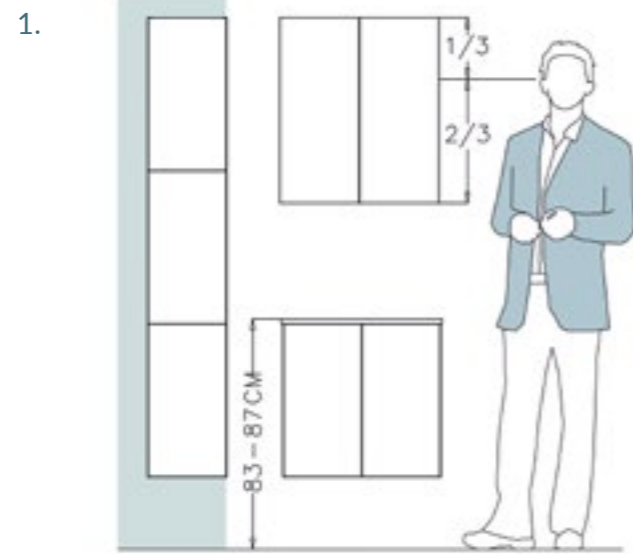

GUIDE TO IP ZONING IN BATHROOMS