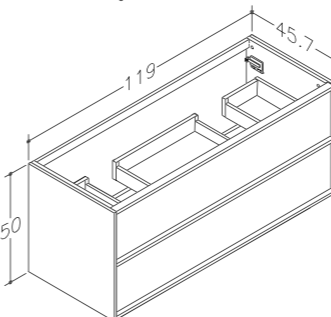

MODEL	WIDTH	COLOUR	ART.NO.
	59 cm	NATURAL OAK VENEER BROWN OAK VENEER	BU/6-3DR/N05-HM BU/6-3DR/N07-HM
		ACCESSORIES	ART.NO.
		LED lighting under basin with sensor system 9W LED illumination of drawers, IP44 Socket for drawer, IP44 Siphon Siphon Pop-pup Wooden dividers (full top drawer) Plexiglass boxes (full top drawer) Set of wooden drawer boxes	UWL/60 AC1312/60-HM AC1311 AC1411 AC1413 ACW11-3/N0x × 2 ACP11/60-3 ACW01-BL-BU/60-3 ACW01-GR-BU/60-3
	79 cm	NATURAL OAK VENEER BROWN OAK VENEER	BU/8-3DR/N05-HM BU/8-3DR/N07-HM
		ACCESSORIES	ART.NO.
		LED lighting under basin with sensor system 10W LED illumination of drawers, IP44 Socket for drawer, IP44 Siphon Siphon Pop-pup Wooden dividers (full top drawer) Plexiglass boxes (full top drawer) Set of wooden drawer boxes	UWL/80 AC1312/80-HM AC1311 AC1411 AC1413 ACW11-3/N0x × 2 ACP11/80-3 ACW01-BL-BU/80-3 ACW01-GR-BU/80-3
	99 cm	NATURAL OAK VENEER BROWN OAK VENEER	BU/10-3DR/N05-HM BU/10-3DR/N07-HM
		ACCESSORIES	ART.NO.
		LED lighting under basin with sensor system 11W LED illumination of drawers, IP44 Socket for drawer, IP44 Siphon Siphon Pop-pup Wooden dividers (full top drawer) Plexiglass boxes (full top drawer) Set of wooden drawer boxes	UWL/100 AC1312/100-HM AC1311 AC1411 AC1413 ACW11-3/N0x × 4 ACP11/100-3 ACW01-BL-BU/100-3 ACW01-GR-BU/100-3
	119 cm	NATURAL OAK VENEER BROWN OAK VENEER	BU/12-3DR/N05-HM BU/12-3DR/N07-HM
		ACCESSORIES	ART.NO.
		LED lighting under basin with sensor system 12W LED illumination of drawers, IP44 Socket for drawer, IP44 Siphon Siphon Pop-pup Wooden dividers (full top drawer) Plexiglass boxes (full top drawer) Set of wooden drawer boxes	UWL/120 AC1312/120-HM AC1311 AC1411 AC1413 ACW11-3/N0x × 4 ACP11/120-3 ACW01-BL-BU/120-3 ACW01-GR-BU/120-3
	119 cm	NATURAL OAK VENEER BROWN OAK VENEER	BUD/12-3DR/N05-HM BUD/12-3DR/N07-HM
		ACCESSORIES	ART.NO.
		LED lighting under basin with sensor system 12W LED illumination of drawers, IP44 Socket for drawer, IP44 Siphons Siphons Pop-pup Wooden dividers (full top drawer) Plexiglass boxes (full top drawer) Set of wooden drawer boxes	UWL/120 AC1312/120-HM AC1311 AC1411 × 2 AC1413 × 2 ACW11-3/N0x × 4 ACP11D/120-3 ACW01-BL-BUD/120-3 ACW01-GR-BUD/120-3
	118 cm	NATURAL OAK VENEER BROWN OAK VENEER	BUD/12-3DR-DB/N05-HM BUD/12-3DR-DB/N07-HM
		ACCESSORIES	ART.NO.
		LED lighting under basin with sensor system 9W LED illumination of drawers, IP44 Socket for drawer, IP44 Siphons Siphons Pop-pup Wooden dividers (full top drawer) Plexiglass boxes (full top drawer) Set of wooden drawer boxes	UWL/60 × 2 AC1312/60-HM × 2 AC1311 × 2 AC1411 × 2 AC1413 × 2 ACW11-3/N0x × 4 ACP11/60-3 × 2 ACW01-BL-BU/60-3 × 2 ACW01-GR-BU/60-3 × 2