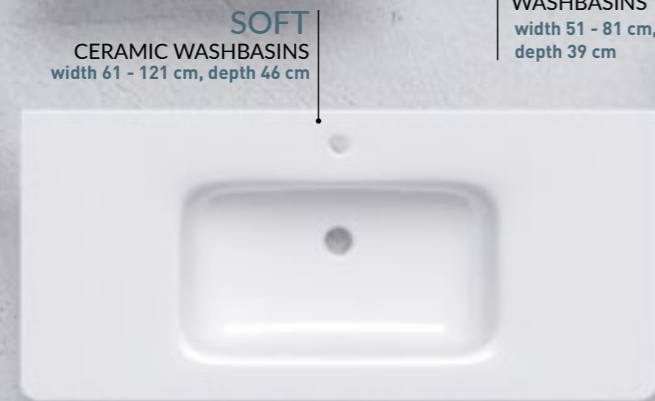

CORIAN
WASHBASINS
width 60 - 200 cm,
depth 46.5 cm