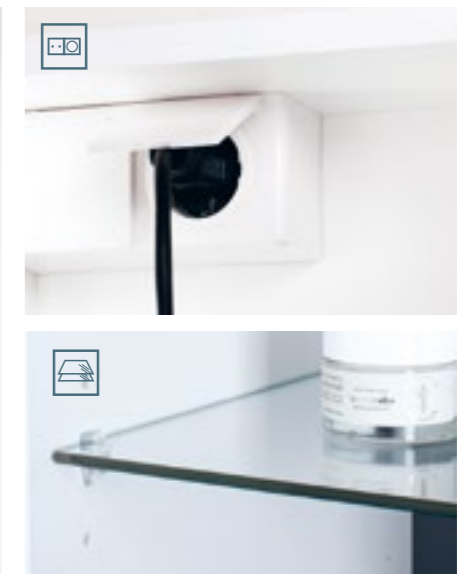

Mirror cabinets equipped with glass shelves, a switch and a socket.

FURNITURE ACCESSORIES

LED ACCESSORIES

Lighting under washbasin with sensor system, drawer illumination for basin units and lighting underneath basin unit with sensor switch provide soft ambient light in the bathroom.