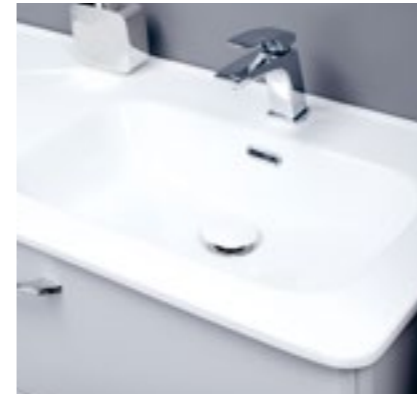

CHOOSE

Ceramic or corian washbasin from KAME collection and match it with your preferred basin unit. Corian washbasins can be centered, on the left or right side and available from 60 to 200 cm width.