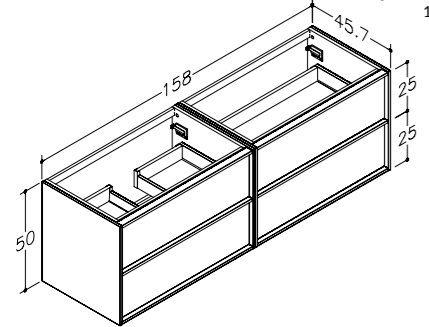

158 cm	NATURAL OAK VENEER BROWN OAK VENEER	BUDC/16-3DR-DB/N05-HM BUDC/16-3DR-DB/N07-HM
+		ACCESSORIES	ART.NO.
		LED lighting under basin with sensor system 10W LED illumination of drawers, IP44 Socket for drawer, IP44 Siphon Siphons Pop-pup Wooden dividers (full top drawer) Plexiglass boxes (full top drawer) Plexiglass boxes (full top drawer) Set of wooden drawer boxes Set of wooden drawer boxes Set of wooden drawer boxes Set of wooden drawer boxes	UWL/80 × 2 AC1312/80-HM × 2 AC1311 × 2 AC1411 AC1413 ACW11-3/NOx × 4 ACP11/80-3 ACP12/80-3 ACW01-BL-BU/80-3 ACW01-BL-BUC/80-3 ACW01-GR-BU/80-3 ACW01-GR-BUC/80-3