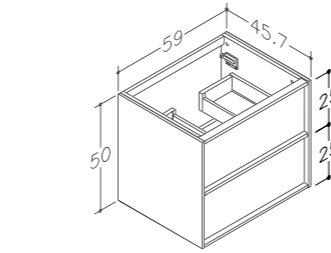

MODEL	WIDTH	COLOUR	ART.NO.
	59 cm	NATURAL OAK VENEER BROWN OAK VENEER	BU/6-3DR/N05-HM BU/6-3DR/N07-HM
		ACCESSORIES	ART.NO.
		LED lighting under basin with sensor system 9W LED illumination of drawers, IP44 Socket for drawer, IP44 Siphon Siphon Pop-pup Wooden dividers (full top drawer) Plexiglass boxes (full top drawer) Set of wooden drawer boxes	UWL/60 AC1312/60-HM AC1311 AC1411 AC1413 ACW11-3/N0x × 2 ACP11/60-3 ACW01-BL-BU/60-3 ACW01-GR-BU/60-3
	79 cm	NATURAL OAK VENEER BROWN OAK VENEER	BU/8-3DR/N05-HM BU/8-3DR/N07-HM
		ACCESSORIES	ART.NO.
		LED lighting under basin with sensor system 10W LED illumination of drawers, IP44 Socket for drawer, IP44 Siphon Siphon Pop-pup Wooden dividers (full top drawer) Plexiglass boxes (full top drawer) Set of wooden drawer boxes	UWL/80 AC1312/80-HM AC1311 AC1411 AC1413 ACW11-3/N0x × 2 ACP11/80-3 ACW01-BL-BU/80-3 ACW01-GR-BU/80-3
	99 cm	NATURAL OAK VENEER BROWN OAK VENEER	BU/10-3DR/N05-HM BU/10-3DR/N07-HM
		ACCESSORIES	ART.NO.
		LED lighting under basin with sensor system 11W LED illumination of drawers, IP44 Socket for drawer, IP44 Siphon Siphon Pop-pup Wooden dividers (full top drawer) Plexiglass boxes (full top drawer) Set of wooden drawer boxes	UWL/100 AC1312/100-HM AC1311 AC1411 AC1413 ACW11-3/N0x × 4 ACP11/100-3 ACW01-BL-BU/100-3 ACW01-GR-BU/100-3
	119 cm	NATURAL OAK VENEER BROWN OAK VENEER	BU/12-3DR/N05-HM BU/12-3DR/N07-HM
		ACCESSORIES	ART.NO.
		LED lighting under basin with sensor system 12W LED illumination of drawers, IP44 Socket for drawer, IP44 Siphon Siphon Pop-pup Wooden dividers (full top drawer) Plexiglass boxes (full top drawer) Set of wooden drawer boxes	UWL/120 AC1312/120-HM AC1311 AC1411 AC1413 ACW11-3/N0x × 4 ACP11/120-3 ACW01-BL-BU/120-3 ACW01-GR-BU/120-3
	119 cm	NATURAL OAK VENEER BROWN OAK VENEER	BUD/12-3DR/N05-HM BUD/12-3DR/N07-HM
		ACCESSORIES	ART.NO.
		LED lighting under basin with sensor system 12W LED illumination of drawers, IP44 Socket for drawer, IP44 Siphons Siphons Pop-pup Wooden dividers (full top drawer) Plexiglass boxes (full top drawer) Set of wooden drawer boxes	UWL/120 AC1312/120-HM AC1311 AC1411 × 2 AC1413 × 2 ACW11-3/N0x × 4 ACP11D/120-3 ACW01-BL-BUD/120-3 ACW01-GR-BUD/120-3
	118 cm	NATURAL OAK VENEER BROWN OAK VENEER	BUD/12-3DR-DB/N05-HM BUD/12-3DR-DB/N07-HM
		ACCESSORIES	ART.NO.
		LED lighting under basin with sensor system 9W LED illumination of drawers, IP44 Socket for drawer, IP44 Siphons Siphons Pop-pup Wooden dividers (full top drawer) Plexiglass boxes (full top drawer) Set of wooden drawer boxes	UWL/60 × 2 AC1312/60-HM × 2 AC1311 × 2 AC1411 × 2 AC1413 × 2 ACW11-3/N0x × 4 ACP11/60-3 × 2 ACW01-BL-BU/60-3 × 2 ACW01-GR-BU/60-3 × 2