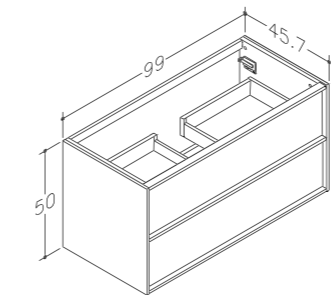

MODEL	WIDTH	COLOUR	ART.NO.
	59 cm	NATURAL OAK VENEER BROWN OAK VENEER	BU/6-3DR/N05-HM BU/6-3DR/N07-HM
		ACCESSORIES	ART.NO.
		LED lighting under basin with sensor system 9W LED illumination of drawers, IP44 Socket for drawer, IP44 Siphon Siphon Pop-pup Wooden dividers (full top drawer) Plexiglass boxes (full top drawer) Set of wooden drawer boxes	UWL/60 AC1312/60-HM AC1311 AC1411 AC1413 ACW11-3/N0x × 2 ACP11/60-3 ACW01-BL-BU/60-3 ACW01-GR-BU/60-3
	79 cm	NATURAL OAK VENEER BROWN OAK VENEER	BU/8-3DR/N05-HM BU/8-3DR/N07-HM
		ACCESSORIES	ART.NO.
		LED lighting under basin with sensor system 10W LED illumination of drawers, IP44 Socket for drawer, IP44 Siphon Siphon Pop-pup Wooden dividers (full top drawer) Plexiglass boxes (full top drawer) Set of wooden drawer boxes	UWL/80 AC1312/80-HM AC1311 AC1411 AC1413 ACW11-3/N0x × 2 ACP11/80-3 ACW01-BL-BU/80-3 ACW01-GR-BU/80-3
	99 cm	NATURAL OAK VENEER BROWN OAK VENEER	BU/10-3DR/N05-HM BU/10-3DR/N07-HM
		ACCESSORIES	ART.NO.
		LED lighting under basin with sensor system 11W LED illumination of drawers, IP44 Socket for drawer, IP44 Siphon Siphon Pop-pup Wooden dividers (full top drawer) Plexiglass boxes (full top drawer) Set of wooden drawer boxes	UWL/100 AC1312/100-HM AC1311 AC1411 AC1413 ACW11-3/N0x × 4 ACP11/100-3 ACW01-BL-BU/100-3 ACW01-GR-BU/100-3
	119 cm	NATURAL OAK VENEER BROWN OAK VENEER	BU/12-3DR/N05-HM BU/12-3DR/N07-HM
		ACCESSORIES	ART.NO.
		LED lighting under basin with sensor system 12W LED illumination of drawers, IP44 Socket for drawer, IP44 Siphon Siphon Pop-pup Wooden dividers (full top drawer) Plexiglass boxes (full top drawer) Set of wooden drawer boxes	UWL/120 AC1312/120-HM AC1311 AC1411 AC1413 ACW11-3/N0x × 4 ACP11/120-3 ACW01-BL-BU/120-3 ACW01-GR-BU/120-3
	119 cm	NATURAL OAK VENEER BROWN OAK VENEER	BUD/12-3DR/N05-HM BUD/12-3DR/N07-HM
		ACCESSORIES	ART.NO.
		LED lighting under basin with sensor system 12W LED illumination of drawers, IP44 Socket for drawer, IP44 Siphons Siphons Pop-pup Wooden dividers (full top drawer) Plexiglass boxes (full top drawer) Set of wooden drawer boxes	UWL/120 AC1312/120-HM AC1311 AC1411 × 2 AC1413 × 2 ACW11-3/N0x × 4 ACP11D/120-3 ACW01-BL-BUD/120-3 ACW01-GR-BUD/120-3
	118 cm	NATURAL OAK VENEER BROWN OAK VENEER	BUD/12-3DR-DB/N05-HM BUD/12-3DR-DB/N07-HM
		ACCESSORIES	ART.NO.
		LED lighting under basin with sensor system 9W LED illumination of drawers, IP44 Socket for drawer, IP44 Siphons Siphons Pop-pup Wooden dividers (full top drawer) Plexiglass boxes (full top drawer) Set of wooden drawer boxes	UWL/60 × 2 AC1312/60-HM × 2 AC1311 × 2 AC1411 × 2 AC1413 × 2 ACW11-3/N0x × 4 ACP11/60-3 × 2 ACW01-BL-BU/60-3 × 2 ACW01-GR-BU/60-3 × 2