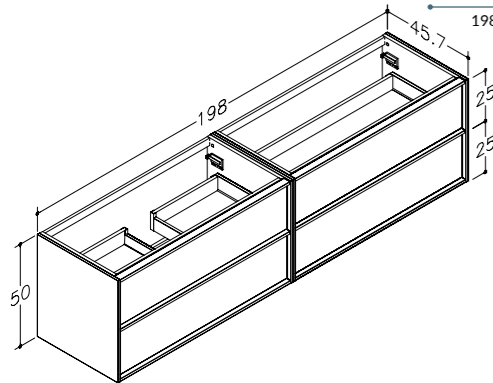

198 cm	NATURAL OAK VENEER BROWN OAK VENEER	BUDC/20-3DR-DB/N05-HM BUDC/20-3DR-DB/N07-HM
+		ACCESSORIES	ART.NO.
		LED lighting under basin with sensor system 11W LED illumination of drawers, IP44 Socket for drawer, IP44 Siphon Siphons Pop-pup Wooden dividers (full top drawer) Plexiglass boxes (full top drawer) Plexiglass boxes (full top drawer) Set of wooden drawer boxes Set of wooden drawer boxes Set of wooden drawer boxes Set of wooden drawer boxes	UWL/100 × 2 AC1312/100-HM × 2 AC1311 × 2 AC1411 AC1413 ACW11-3/NOx × 8 ACP11/100-3 ACP12/100-3 ACW01-BL-BU/100-3 ACW01-BL-BUC/100-3 ACW01-GR-BU/100-3 ACW01-GR-BUC/8100-3