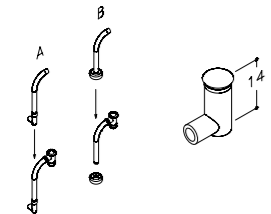

SOCKET

MODEL	WIDTH	COLOUR	ART.NO.
	6 cm	SILVER	AC1311

SIPHONS

MODEL	WIDTH	COLOUR	ART.NO.
	Compatible with all basin units BU/xx	WHITE / CHROME	AC1411
	Compatible with all countertop washbasins and undertop cabinets BUC/xx	WHITE / CHROME	AC1412
	Pop-up plug "Easy clean" Compatible with all basin units BU/xx	WHITE / CHROME	AC1413