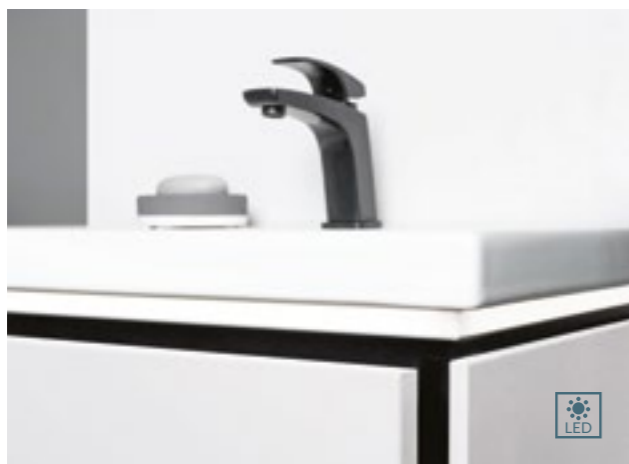

Mirror cabinets equipped with glass shelves, a switch and a socket.

FURNITURE ACCESSORIES

LED ACCESSORIES

Lighting under washbasin with sensor system, drawer illumination for basin units and lighting underneath basin unit with sensor switch provide soft ambient light in the bathroom.