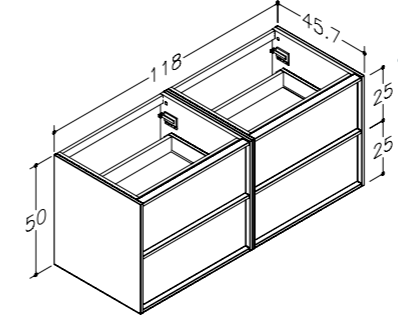

118 cm	NATURAL OAK VENEER BROWN OAK VENEER	BUC/12-3DR-DB/N05-HM BUC/12-3DR-DB/N07-HM
+		ACCESSORIES	ART.NO.
		LED lighting under basin with sensor system 9W LED illumination of drawers, IP44 Socket for drawer, IP44 Siphon Wooden dividers (full top drawer) Plexiglass boxes (full top drawer) Set of wooden drawer boxes Set of wooden drawer boxes	UWL/60 × 2 AC1312/60-HM × 2 AC1311 × 2 AC1412 × 2 ACW11-3/NOx × 4 ACP12/60-3 × 2 ACW01-BL-BUC/60-3 × 2 ACW01-GR-BUC/60-3 × 2