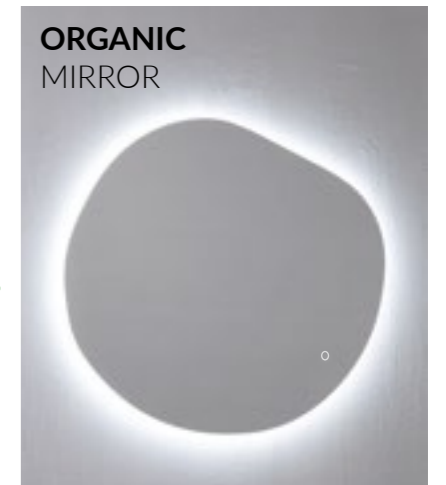

MINI MIRROR

ORGANIC MIRROR

WHITE MOON HPL COMPACT WORKTOPS

ELIDE BLACK WASHBASIN

NEW!

RUSTIC

The bathroom furniture series, inspired by nature. This collection brings a timeless classic and quality, that you will appreciate for a long time! Luxury style, harmony and flawless entirety of this series, consist of precisely thought out details. Furniture matches with two models of handles, that highlight the texture and colour of oak veneer furniture. Mirrors with real oak frames complement the collection. This is an exclusive and solid collection, that will bring vitality and coziness to every home.