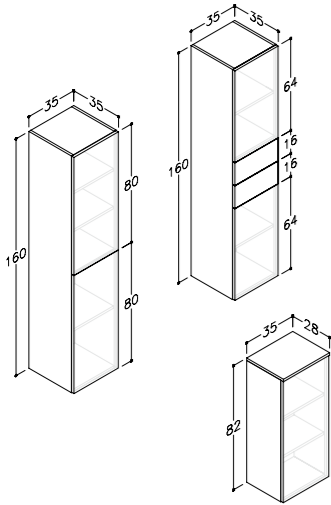

DUET SERIES

BASIN UNITS

MODEL	WIDTH	COLOUR	ART.NO.
	79 cm	BLACK OAK GLOSSY WHITE LIGHT OAK	BU/8-2DR/1 BU/8-2DR/D1 BU/8-2DR/35
		ACCESSORIES	ART.NO.
		HANDLES Led illumination of drawers, IP44 Socket for drawer, IP44 Siphon Siphon Pop-pup Towel rail	Hx/xxx × 2 AC1312/80 AC1311 AC1411 AC1413 ACH110

TALL UNITS

MODEL	WIDTH	COLOUR	ART.NO.
	35 cm	BLACK OAK GLOSSY WHITE LIGHT OAK	TU/35-1/1 TU/35-1/D1 TU/35-1/35
		ACCESSORIES	ART.NO.
		HANDLES Laundry basket with slides	Hx/xxx × 4 AC1611
	35 cm	BLACK OAK GLOSSY WHITE LIGHT OAK	TU/35-2/1 TU/35-2/D1 TU/35-2/35
		ACCESSORIES	ART.NO.
		HANDLES Swivel tray Laundry basket with slides	Hx/xxx × 2 ACP301 AC1611
	35 cm	GLOSSY WHITE	SU/35-1/D1
		ACCESSORIES	ART.NO.
		HANDLE Swivel tray	Hx/xxx ACP301