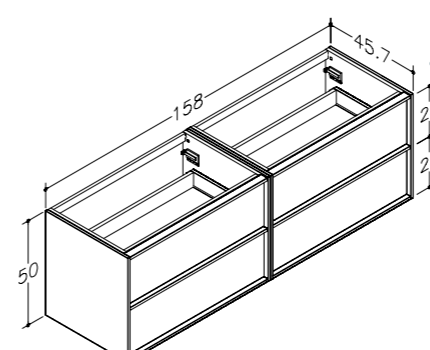

158 cm	NATURAL OAK VENEER BROWN OAK VENEER	BUC/16-3DR-DB/N05-HM BUC/16-3DR-DB/N07-HM
+		ACCESSORIES	ART.NO.
		LED lighting under basin with sensor system 10W LED illumination of drawers, IP44 Socket for drawer, IP44 Siphon Wooden dividers (full top drawer) Plexiglass boxes (full top drawer) Set of wooden drawer boxes Set of wooden drawer boxes	UWL/80 × 2 AC1312/80-HM × 2 AC1311 × 2 AC1412 × 2 ACW11-3/NOx × 4 ACP12/80-3 × 2 ACW01-BL-BUC/80-3 × 2 ACW01-GR-BUC/80-3 × 2