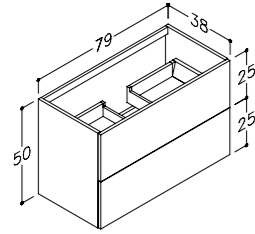

DUET SERIES

BASIN UNITS

MODEL	WIDTH	COLOUR	ART.NO.
	79 cm	BLACK OAK GLOSSY WHITE LIGHT OAK	BU/8-2DR/1 BU/8-2DR/D1 BU/8-2DR/35
		ACCESSORIES	ART.NO.
		HANDLES Led illumination of drawers, IP44 Socket for drawer, IP44 Siphon Siphon Pop-pup Towel rail	Hx/xxx × 2 AC1312/80 AC1311 AC1411 AC1413 ACH110