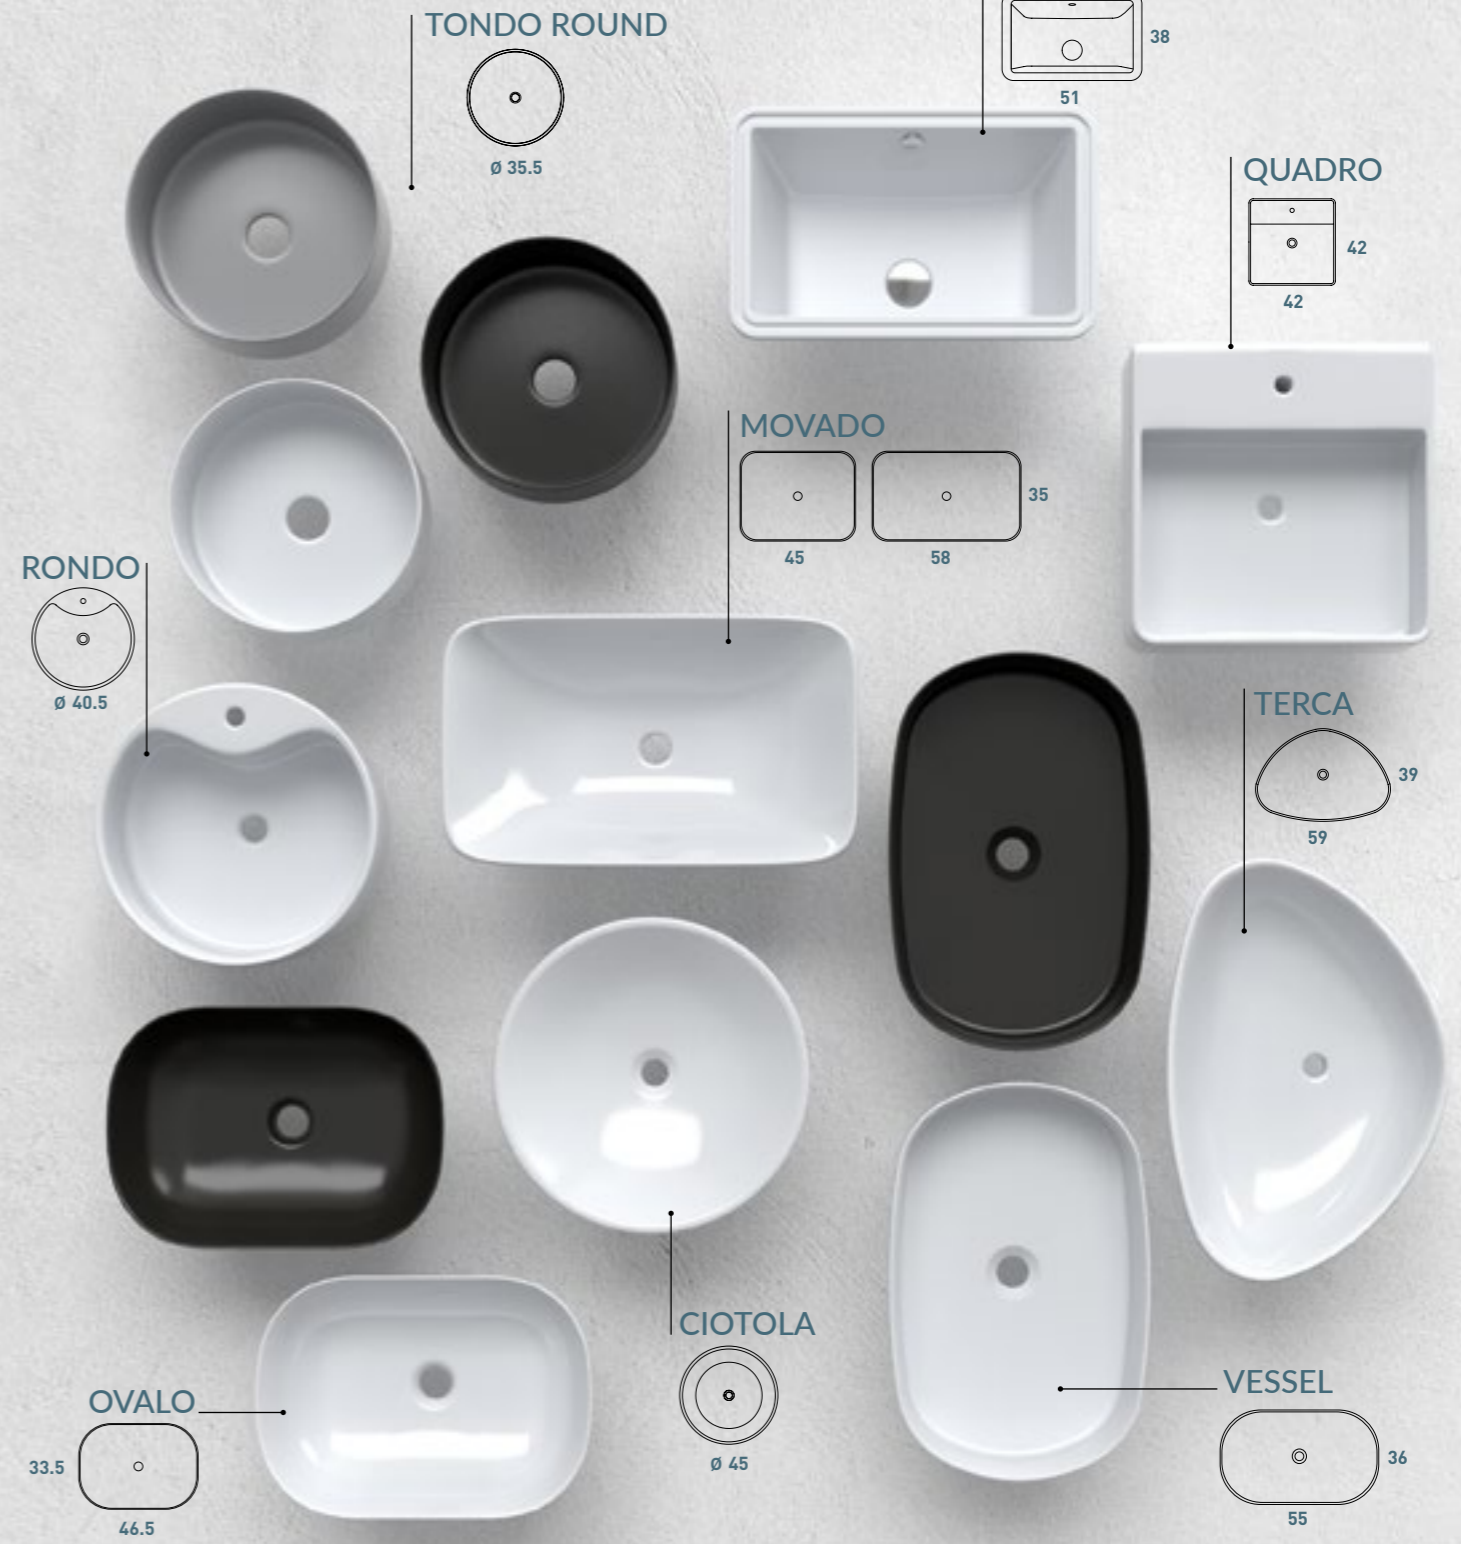

REVERSABLE

Mirrors can be hanged vertically or horizontally due to a specially developed hanging system. Follow this sign in the product list to see which models of mirrors can be reversed.

MOTION SENSOR

NEW! **MINI**
CERAMIC WASHBASINS
width 40 cm,
depth 22 cm

CORIAN
WASHBASINS
width 60 - 200 cm,
depth 46.5 cm

CHOOSE

Ceramic or corian washbasin from KAME collection and match it with your preferred basin unit. Corian washbasins can be centered, on the left or right side and available from 60 to 200 cm width.

NEW! **ELIDE BLACK**
washbasin. For technical information refer to p. 78-82

COUNTERTOP WASHBASINS

MATCH

different countertop washbasins with various worktops. Many new solutions with semi integrated and integrated washbasins. Enjoy playing with colours and style!

For technical information refer to p. 83

NEW! ILSA GLUED WASHBASIN

CLICK CLACK WASTE FOR COUNTERTOP WASHBASINS

WORKTOPS

SOFT CONCRETE WORKTOPS
width 61 - 200 cm, depth 46.5 cm

**MELAMINE FACED
CHIPBOARD WORKTOPS (MFC)**
width 61 - 200 cm, depth 46.5 cm