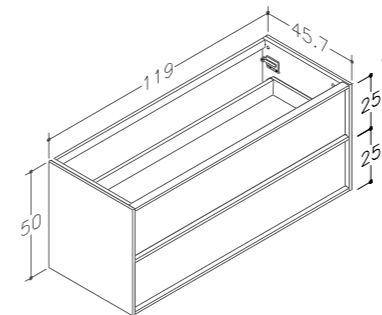

119 cm	NATURAL OAK VENEER BROWN OAK VENEER	BUC/12-3DR/N05-HM BUC/12-3DR/N07-HM
+		ACCESSORIES	ART.NO.
		LED lighting under basin with sensor system 12W LED illumination of drawers, IP44 Socket for drawer, IP44 Siphon Wooden dividers (full top drawer) Plexiglass boxes (full top drawer) Set of wooden drawer boxes Set of wooden drawer boxes	UWL/120 AC1312/120-HM AC1311 AC1412 ACW11-3/NOx × 6 ACP12/120-3 ACW01-BL-BUC/120-3 ACW01-GR-BUC/1200-3