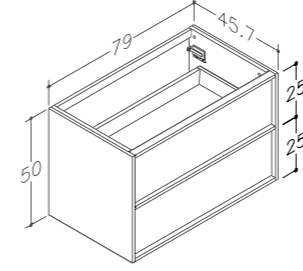

79 cm	NATURAL OAK VENEER BROWN OAK VENEER	BUC/8-3DR/N05-HM BUC/8-3DR/N07-HM
+		ACCESSORIES	ART.NO.
		LED lighting under basin with sensor system 10W LED illumination of drawers, IP44 Socket for drawer, IP44 Siphon Wooden dividers (full top drawer) Plexiglass boxes (full top drawer) Set of wooden drawer boxes Set of wooden drawer boxes	UWL/80 AC1312/80-HM AC1311 AC1412 ACW11-3/NOx × 2 ACP12/80-3 ACW01-BL-BUC/80-3 ACW01-GR-BUC/80-3