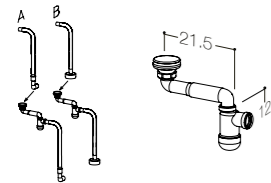

SOCKET

MODEL	WIDTH	COLOUR	ART.NO.
	6 cm	SILVER	AC1311

SIPHONS

MODEL	WIDTH	COLOUR	ART.NO.
	Compatible with all basin units BU/xx	WHITE / CHROME	AC1411
	Compatible with all countertop washbasins and undertop cabinets BUC/xx	WHITE / CHROME	AC1412
	Pop-up plug "Easy clean" Compatible with all basin units BU/xx	WHITE / CHROME	AC1413