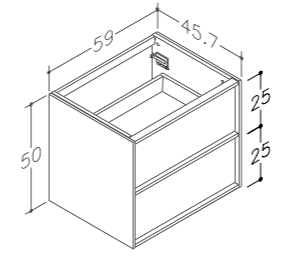

HOME SERIES

UNDERTOP CABINETS

MODEL	WIDTH	COLOUR	ART.NO.
	59 cm	NATURAL OAK VENEER BROWN OAK VENEER	BUC/6-3DR/N05-HM BUC/6-3DR/N07-HM
+		ACCESSORIES	ART.NO.
		LED lighting under basin with sensor system 9W LED illumination of drawers, IP44 Socket for drawer, IP44 Siphon Wooden dividers (full top drawer) Plexiglass boxes (full top drawer) Set of wooden drawer boxes Set of wooden drawer boxes	UWL/60 AC1312/60-HM AC1311 AC1412 ACW11-3/NOx × 2 ACP12/60-3 ACW01-BL-BUC/60-3 ACW01-GR-BUC/60-3