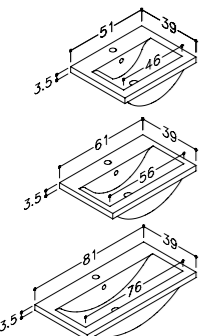

PAULA • CERAMIC WASHBASINS

MODEL	WIDTH*	COLOUR	ART.NO.
	51 cm	WHITE	FB513913
	61 cm	WHITE	FB613913
	81 cm	WHITE	FB813913