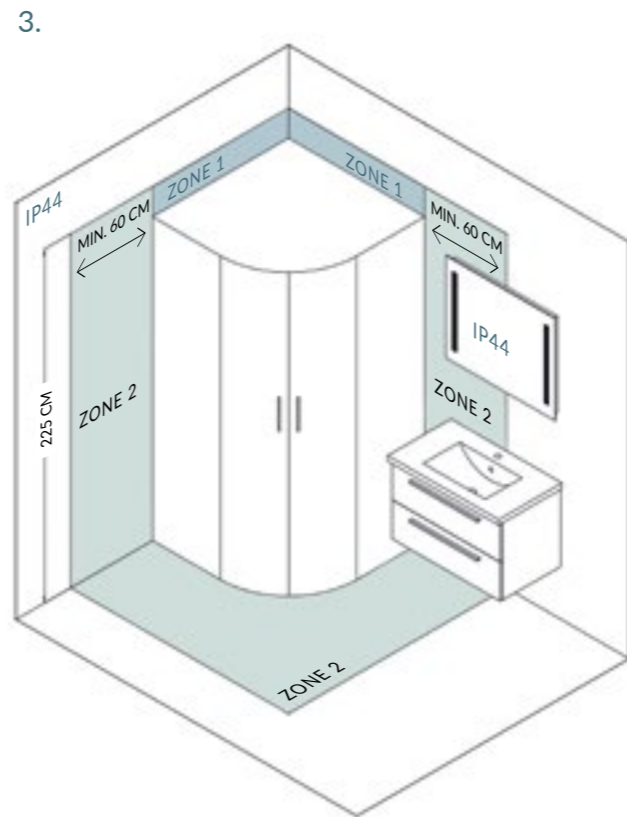

GUIDE TO IP ZONING IN BATHROOMS