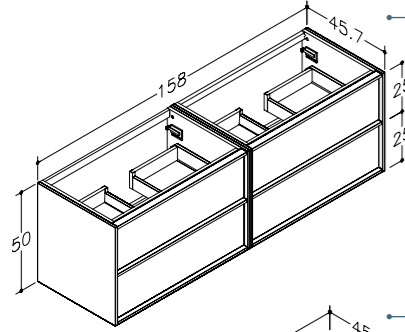

HOME SERIES

BASIN UNITS

MODEL	WIDTH	COLOUR	ART.NO.
	158 cm	NATURAL OAK VENEER BROWN OAK VENEER	BUD/16-3DR-DB/N05-HM BUD/16-3DR-DB/N07-HM
+		ACCESSORIES	ART.NO.
		LED lighting under basin with sensor system 10W LED illumination of drawers, IP44 Socket for drawer, IP44 Siphons Siphons Pop-pup Wooden dividers (full top drawer) Plexiglass boxes (full top drawer) Set of wooden drawer boxes Set of wooden drawer boxes	UWL/80 × 2 AC1312/80-HM × 2 AC1311 × 2 AC1411 × 2 AC1413 × 2 ACW11-3/NOx × 4 ACP11/80-3 × 2 ACW01-BL-BU/80-3 × 2 ACW01-GR-BU/80-3 × 2