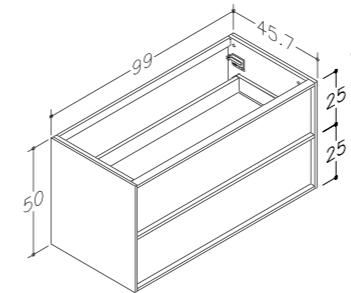

99 cm	NATURAL OAK VENEER BROWN OAK VENEER	BUC/10-3DR/N05-HM BUC/10-3DR/N07-HM
+		ACCESSORIES	ART.NO.
		LED lighting under basin with sensor system 11W LED illumination of drawers, IP44 Socket for drawer, IP44 Siphon Wooden dividers (full top drawer) Plexiglass boxes (full top drawer) Set of wooden drawer boxes Set of wooden drawer boxes	UWL/100 AC1312/100-HM AC1311 AC1412 ACW11-3/NOx × 4 ACP12/100-3 ACW01-BL-BUC/100-3 ACW01-GR-BUC/100-3