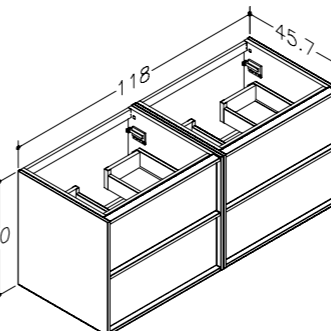

MODEL	WIDTH	COLOUR	ART.NO.
	59 cm	NATURAL OAK VENEER BROWN OAK VENEER	BU/6-3DR/N05-HM BU/6-3DR/N07-HM
		ACCESSORIES	ART.NO.
		LED lighting under basin with sensor system 9W LED illumination of drawers, IP44 Socket for drawer, IP44 Siphon Siphon Pop-pup Wooden dividers (full top drawer) Plexiglass boxes (full top drawer) Set of wooden drawer boxes	UWL/60 AC1312/60-HM AC1311 AC1411 AC1413 ACW11-3/N0x × 2 ACP11/60-3 ACW01-BL-BU/60-3 ACW01-GR-BU/60-3
	79 cm	NATURAL OAK VENEER BROWN OAK VENEER	BU/8-3DR/N05-HM BU/8-3DR/N07-HM
		ACCESSORIES	ART.NO.
		LED lighting under basin with sensor system 10W LED illumination of drawers, IP44 Socket for drawer, IP44 Siphon Siphon Pop-pup Wooden dividers (full top drawer) Plexiglass boxes (full top drawer) Set of wooden drawer boxes	UWL/80 AC1312/80-HM AC1311 AC1411 AC1413 ACW11-3/N0x × 2 ACP11/80-3 ACW01-BL-BU/80-3 ACW01-GR-BU/80-3
	99 cm	NATURAL OAK VENEER BROWN OAK VENEER	BU/10-3DR/N05-HM BU/10-3DR/N07-HM
		ACCESSORIES	ART.NO.
		LED lighting under basin with sensor system 11W LED illumination of drawers, IP44 Socket for drawer, IP44 Siphon Siphon Pop-pup Wooden dividers (full top drawer) Plexiglass boxes (full top drawer) Set of wooden drawer boxes	UWL/100 AC1312/100-HM AC1311 AC1411 AC1413 ACW11-3/N0x × 4 ACP11/100-3 ACW01-BL-BU/100-3 ACW01-GR-BU/100-3
	119 cm	NATURAL OAK VENEER BROWN OAK VENEER	BU/12-3DR/N05-HM BU/12-3DR/N07-HM
		ACCESSORIES	ART.NO.
		LED lighting under basin with sensor system 12W LED illumination of drawers, IP44 Socket for drawer, IP44 Siphon Siphon Pop-pup Wooden dividers (full top drawer) Plexiglass boxes (full top drawer) Set of wooden drawer boxes	UWL/120 AC1312/120-HM AC1311 AC1411 AC1413 ACW11-3/N0x × 4 ACP11/120-3 ACW01-BL-BU/120-3 ACW01-GR-BU/120-3
	119 cm	NATURAL OAK VENEER BROWN OAK VENEER	BUD/12-3DR/N05-HM BUD/12-3DR/N07-HM
		ACCESSORIES	ART.NO.
		LED lighting under basin with sensor system 12W LED illumination of drawers, IP44 Socket for drawer, IP44 Siphons Siphons Pop-pup Wooden dividers (full top drawer) Plexiglass boxes (full top drawer) Set of wooden drawer boxes	UWL/120 AC1312/120-HM AC1311 AC1411 × 2 AC1413 × 2 ACW11-3/N0x × 4 ACP11D/120-3 ACW01-BL-BUD/120-3 ACW01-GR-BUD/120-3
	118 cm	NATURAL OAK VENEER BROWN OAK VENEER	BUD/12-3DR-DB/N05-HM BUD/12-3DR-DB/N07-HM
		ACCESSORIES	ART.NO.
		LED lighting under basin with sensor system 9W LED illumination of drawers, IP44 Socket for drawer, IP44 Siphons Siphons Pop-pup Wooden dividers (full top drawer) Plexiglass boxes (full top drawer) Set of wooden drawer boxes	UWL/60 × 2 AC1312/60-HM × 2 AC1311 × 2 AC1411 × 2 AC1413 × 2 ACW11-3/N0x × 4 ACP11/60-3 × 2 ACW01-BL-BU/60-3 × 2 ACW01-GR-BU/60-3 × 2