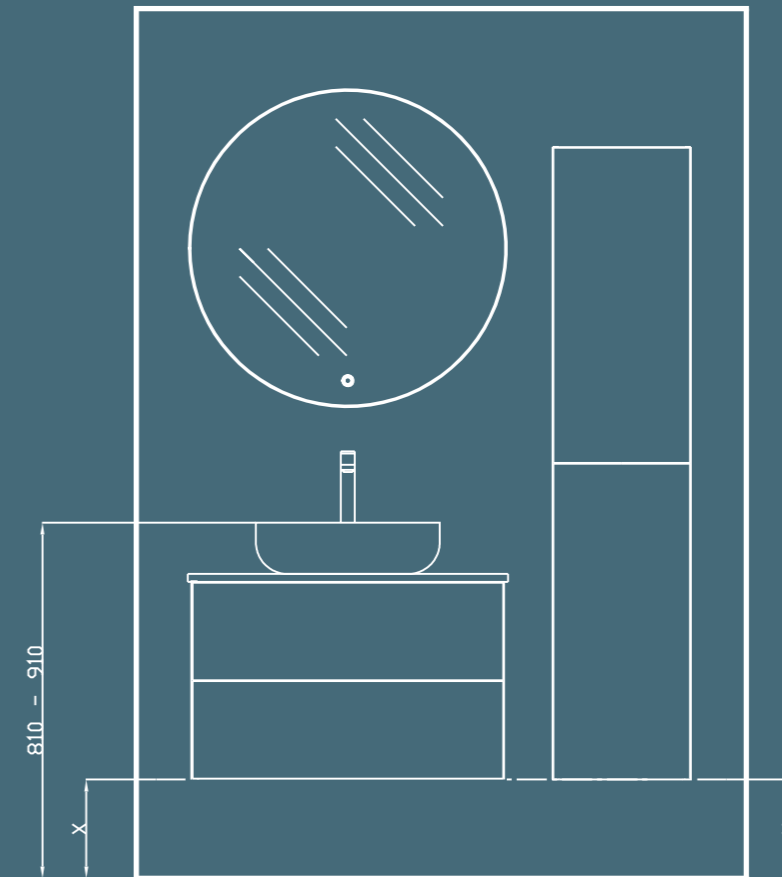

RECOMMENDED INSTALLATION HEIGHTS