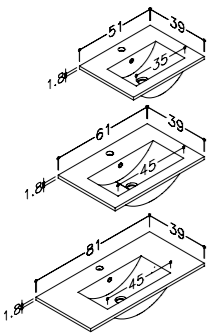

LUARA • CERAMIC WASHBASINS

MODEL	WIDTH*	COLOUR	ART.NO.
	51 cm	WHITE	FN513913
	61 cm	WHITE	FN613913
	81 cm	WHITE	FN813913