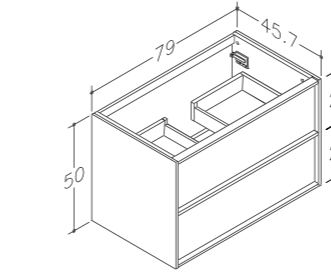

MODEL	WIDTH	COLOUR	ART.NO.
	59 cm	NATURAL OAK VENEER BROWN OAK VENEER	BU/6-3DR/N05-HM BU/6-3DR/N07-HM
		ACCESSORIES	ART.NO.
		LED lighting under basin with sensor system 9W LED illumination of drawers, IP44 Socket for drawer, IP44 Siphon Siphon Pop-pup Wooden dividers (full top drawer) Plexiglass boxes (full top drawer) Set of wooden drawer boxes	UWL/60 AC1312/60-HM AC1311 AC1411 AC1413 ACW11-3/N0x × 2 ACP11/60-3 ACW01-BL-BU/60-3 ACW01-GR-BU/60-3
	79 cm	NATURAL OAK VENEER BROWN OAK VENEER	BU/8-3DR/N05-HM BU/8-3DR/N07-HM
		ACCESSORIES	ART.NO.
		LED lighting under basin with sensor system 10W LED illumination of drawers, IP44 Socket for drawer, IP44 Siphon Siphon Pop-pup Wooden dividers (full top drawer) Plexiglass boxes (full top drawer) Set of wooden drawer boxes	UWL/80 AC1312/80-HM AC1311 AC1411 AC1413 ACW11-3/N0x × 2 ACP11/80-3 ACW01-BL-BU/80-3 ACW01-GR-BU/80-3
	99 cm	NATURAL OAK VENEER BROWN OAK VENEER	BU/10-3DR/N05-HM BU/10-3DR/N07-HM
		ACCESSORIES	ART.NO.
		LED lighting under basin with sensor system 11W LED illumination of drawers, IP44 Socket for drawer, IP44 Siphon Siphon Pop-pup Wooden dividers (full top drawer) Plexiglass boxes (full top drawer) Set of wooden drawer boxes	UWL/100 AC1312/100-HM AC1311 AC1411 AC1413 ACW11-3/N0x × 4 ACP11/100-3 ACW01-BL-BU/100-3 ACW01-GR-BU/100-3
	119 cm	NATURAL OAK VENEER BROWN OAK VENEER	BU/12-3DR/N05-HM BU/12-3DR/N07-HM
		ACCESSORIES	ART.NO.
		LED lighting under basin with sensor system 12W LED illumination of drawers, IP44 Socket for drawer, IP44 Siphon Siphon Pop-pup Wooden dividers (full top drawer) Plexiglass boxes (full top drawer) Set of wooden drawer boxes	UWL/120 AC1312/120-HM AC1311 AC1411 AC1413 ACW11-3/N0x × 4 ACP11/120-3 ACW01-BL-BU/120-3 ACW01-GR-BU/120-3
	119 cm	NATURAL OAK VENEER BROWN OAK VENEER	BUD/12-3DR/N05-HM BUD/12-3DR/N07-HM
		ACCESSORIES	ART.NO.
		LED lighting under basin with sensor system 12W LED illumination of drawers, IP44 Socket for drawer, IP44 Siphons Siphons Pop-pup Wooden dividers (full top drawer) Plexiglass boxes (full top drawer) Set of wooden drawer boxes	UWL/120 AC1312/120-HM AC1311 AC1411 × 2 AC1413 × 2 ACW11-3/N0x × 4 ACP11D/120-3 ACW01-BL-BUD/120-3 ACW01-GR-BUD/120-3
	118 cm	NATURAL OAK VENEER BROWN OAK VENEER	BUD/12-3DR-DB/N05-HM BUD/12-3DR-DB/N07-HM
		ACCESSORIES	ART.NO.
		LED lighting under basin with sensor system 9W LED illumination of drawers, IP44 Socket for drawer, IP44 Siphons Siphons Pop-pup Wooden dividers (full top drawer) Plexiglass boxes (full top drawer) Set of wooden drawer boxes	UWL/60 × 2 AC1312/60-HM × 2 AC1311 × 2 AC1411 × 2 AC1413 × 2 ACW11-3/N0x × 4 ACP11/60-3 × 2 ACW01-BL-BU/60-3 × 2 ACW01-GR-BU/60-3 × 2