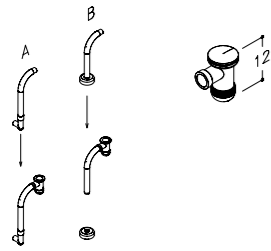

SOCKET

MODEL	WIDTH	COLOUR	ART.NO.
	6 cm	SILVER	AC1311

SIPHONS

MODEL	WIDTH	COLOUR	ART.NO.
	Compatible with all basin units BU/xx	WHITE / CHROME	AC1411
	Compatible with all countertop washbasins and undertop cabinets BUC/xx	WHITE / CHROME	AC1412
	Pop-up plug "Easy clean" Compatible with all basin units BU/xx	WHITE / CHROME	AC1413