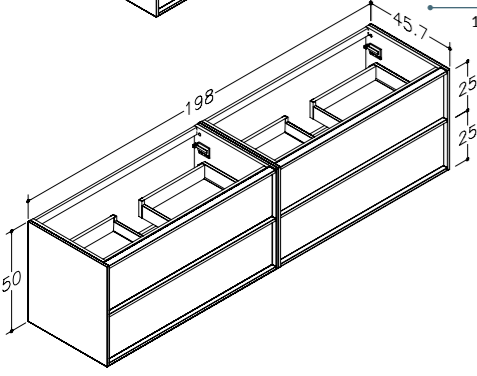

198 cm	NATURAL OAK VENEER BROWN OAK VENEER	BUD/20-3DR-DB/N05-HM BUD/20-3DR-DB/N07-HM
+		ACCESSORIES	ART.NO.
		LED lighting under basin with sensor system 11W LED illumination of drawers, IP44 Socket for drawer, IP44 Siphons Siphons Pop-pup Wooden dividers (full top drawer) Plexiglass boxes (full top drawer) Set of wooden drawer boxes Set of wooden drawer boxes	UWL/100 × 2 AC1312/100-HM × 2 AC1311 × 2 AC1411 × 2 AC1413 × 2 ACW11-3/NOx × 8 ACP11/100-3 × 2 ACW01-BL-BU/100-3 × 2 ACW01-GR-BU/100-3 × 2